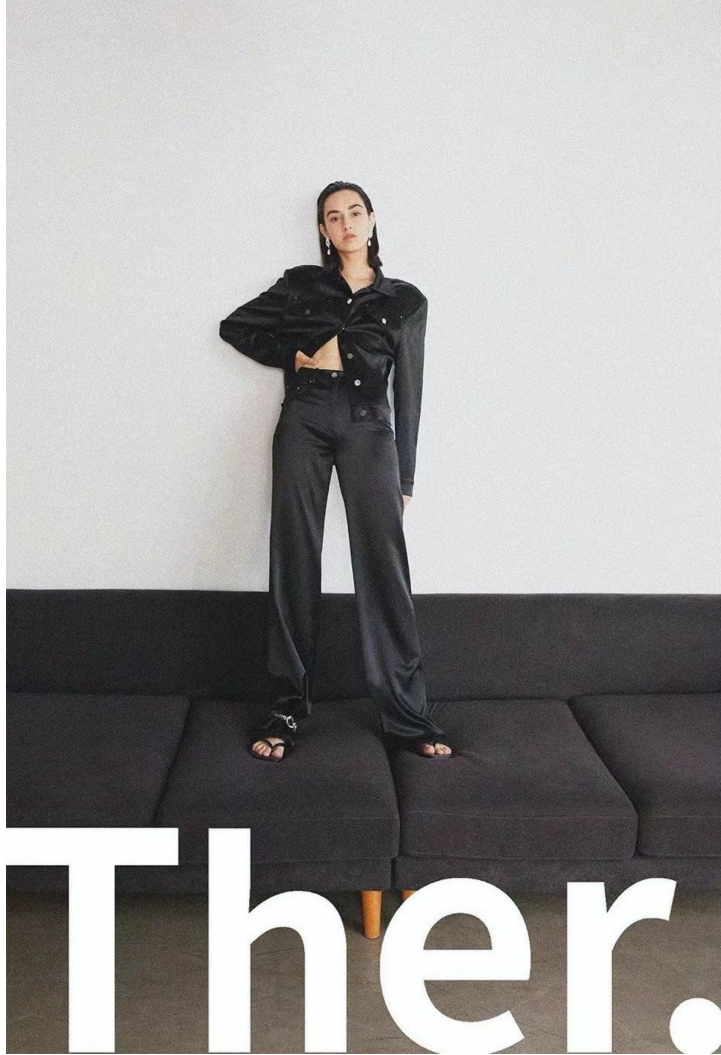

BEA RESENDE

HEIGHT 1,77 | 5'9.5" BUST 82 | 32.5" WAIST 58 | 23" HIPS 90 | 35.5" SHOES 39 | 7" HAIR BLACK EYES BROWN

NOTHING FROM NOTHING

PLUG- GING

If you simply wear plastic gloves
and carry any garbage bag,
you can quickly and easily dispose of the garbage
you spot while out on a run.

2020 resort

Ther.

ROEY WANG
WOMEN'S AUTUMN/WINTER 2021 COLLECTION

ROEY WANG
WOMEN'S AUTUMN/WINTER 2021 COLLECTION

MEN SWS J400184ACF
SWS J321893ACF
PNT J400187ACF

WOMEN JKT J219842ACF

A woman with dark hair is standing in a minimalist room with a white wall and a grey floor. She is wearing a light blue, long-sleeved, button-down shirt tucked into wide-leg, light blue trousers. She is also wearing white flip-flops. The word "Ther." is overlaid in large white text in the center of the image. Below it, the word "RESORT" is written in smaller white text.

Ther.

RESORT

领口系带设计

修饰肩颈的同时自在好穿
小细节优雅地增强造型感

微喇叭式袖口

宽松有度的袖口设计让长袖
在日常防晒时也更不显的闷热