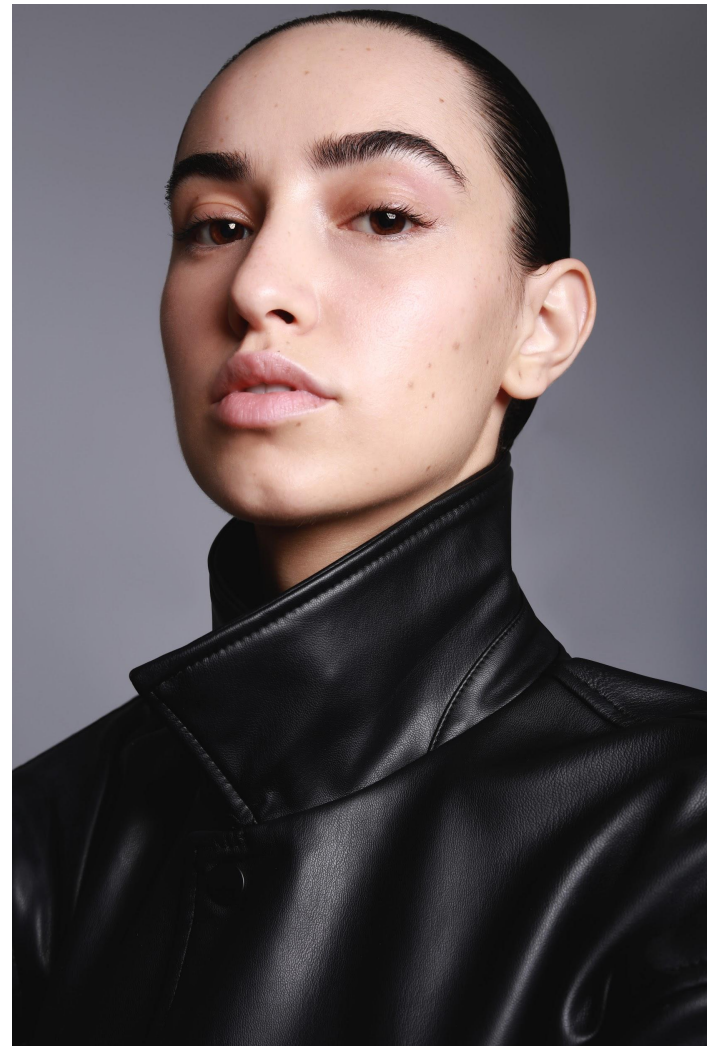

BEA RESENDE

HEIGHT 1,77 | 5'9.5" BUST 82 | 32.5" WAIST 58 | 23" HIPS 90 | 35.5" SHOES 39 | 7" HAIR BLACK EYES BROWN

NOTHING FROM NOTHING

PLUG- GING

If you simply wear plastic gloves
and carry any garbage bag,
you can quickly and easily dispose of the garbage
you spot while out on a run.

2020 resort

Ther.

ROEY WANG
WOMEN'S AUTUMN/WINTER 2021 COLLECTION

ROEY WANG
WOMEN'S AUTUMN/WINTER 2021 COLLECTION

MEN SWS J400184ACF
SWS J321893ACF
PNT J400187ACF

WOMEN JKT J219842ACF

A woman with dark hair is standing in a minimalist room with a white wall and a grey floor. She is wearing a light blue, long-sleeved, button-down shirt tucked into wide-leg, light blue trousers. She is also wearing white flip-flops. The word "Ther." is overlaid in large white text in the center of the image. Below it, the word "RESORT" is written in smaller white text.

Ther.

RESORT

领口系带设计

修饰肩颈的同时自在好穿
小细节优雅地增强造型感

微喇叭式袖口

宽松有度的袖口设计让长袖
在日常防晒时也更不显的闷热