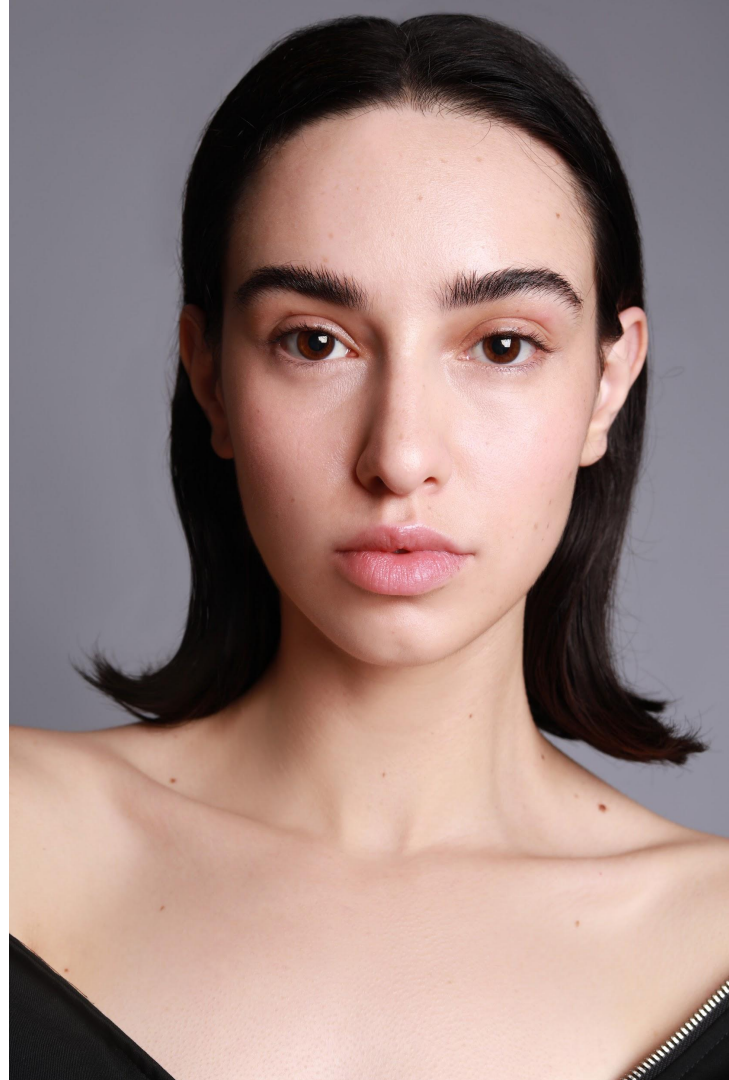

BEA RESENDE

HEIGHT 1,77 | 5'9.5" BUST 82 | 32.5" WAIST 58 | 23" HIPS 90 | 35.5" SHOES 39 | 7" HAIR BLACK EYES BROWN

NOTHING FROM NOTHING

PLUG- GING

If you simply wear plastic gloves
and carry any garbage bag,
you can quickly and easily dispose of the garbage
you spot while out on a run.

2020 resort

Ther.

ROEY WANG
WOMEN'S AUTUMN/WINTER 2021 COLLECTION

ROEY WANG
WOMEN'S AUTUMN/WINTER 2021 COLLECTION

MEN SWS J400184ACF
SWS J321893ACF
PNT J400187ACF

WOMEN JKT J219842ACF

A woman with dark hair is standing in a minimalist room with a white wall and a grey floor. She is wearing a light blue, long-sleeved, button-down shirt tucked into wide-leg, light blue trousers. She is also wearing white flip-flops. The word "Ther." is overlaid in large white text in the center of the image. Below it, the word "RESORT" is written in smaller white text.

Ther.

RESORT

领口系带设计

修饰肩颈的同时自在好穿
小细节优雅地增强造型感

微喇叭式袖口

宽松有度的袖口设计让长袖
在日常防晒时也更不显的闷热