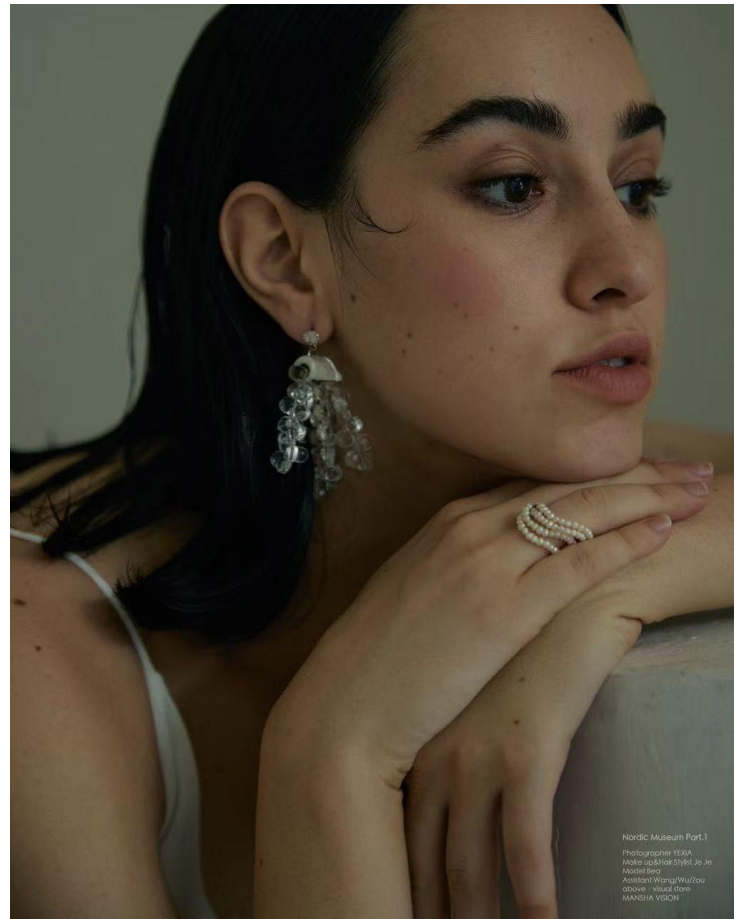

BEA RESENDE

HEIGHT 1,77 | 5'9.5" BUST 82 | 32.5" WAIST 58 | 23" HIPS 90 | 35.5" SHOES 39 | 7" HAIR BLACK EYES BROWN

NOTHING FROM NOTHING

PLUG- GING

If you simply wear plastic gloves
and carry any garbage bag,
you can quickly and easily dispose of the garbage
you spot while out on a run.

2020 resort

Ther.

ROEY WANG
WOMEN'S AUTUMN/WINTER 2021 COLLECTION

ROEY WANG
WOMEN'S AUTUMN/WINTER 2021 COLLECTION

MEN SWS J400184ACF
SWS J321893ACF
PNT J400187ACF

WOMEN JKT J219842ACF

A woman with dark hair is standing in a minimalist room with a white wall and a grey floor. She is wearing a light blue, long-sleeved, button-down shirt tucked into wide-leg, light blue trousers. She is also wearing white flip-flops. The word "Ther." is overlaid in large white text in the center of the image. Below it, the word "RESORT" is written in smaller white text.

Ther.

RESORT

领口系带设计

修饰肩颈的同时自在好穿
小细节优雅地增强造型感

微喇叭式袖口

宽松有度的袖口设计让长袖
在日常防晒时也更不显的闷热