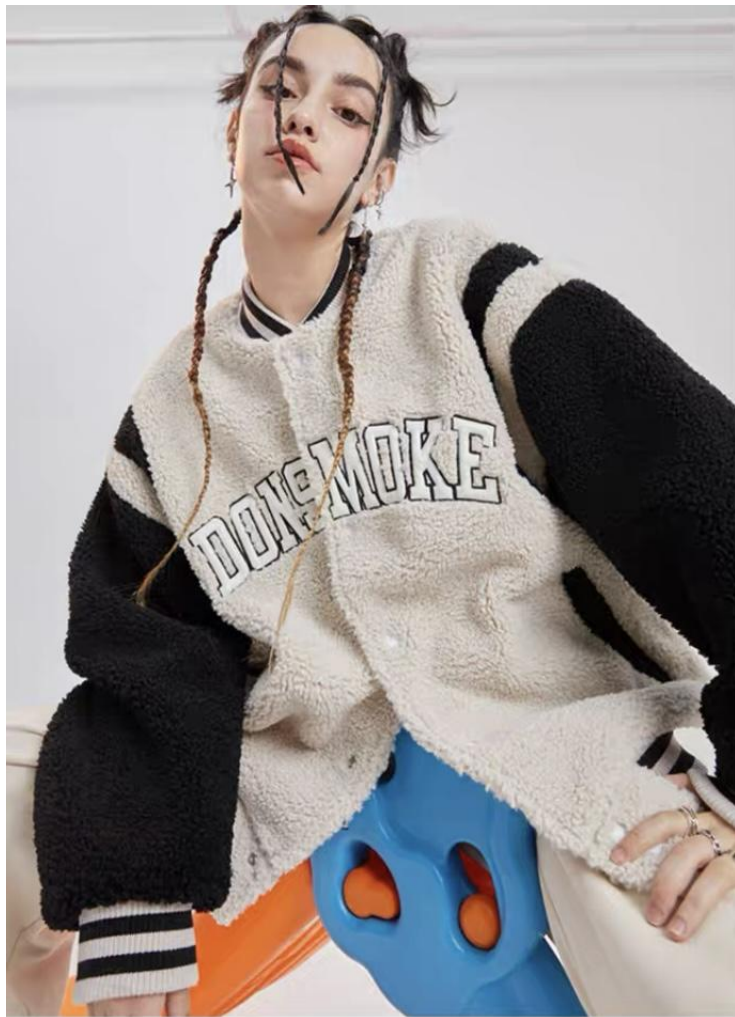

BEA RESENDE

HEIGHT 1,77 | 5'9.5" BUST 82 | 32.5" WAIST 58 | 23" HIPS 90 | 35.5" SHOES 39 | 7" HAIR BLACK EYES BROWN

NOTHING FROM NOTHING

PLUG- GING

If you simply wear plastic gloves
and carry any garbage bag,
you can quickly and easily dispose of the garbage
you spot while out on a run.

2020 resort

Ther.

ROEY WANG
WOMEN'S AUTUMN/WINTER 2021 COLLECTION

ROEY WANG
WOMEN'S AUTUMN/WINTER 2021 COLLECTION

MEN SWS J400184ACF
SWS J321893ACF
PNT J400187ACF

WOMEN JKT J219842ACF

A woman with dark hair is standing in a minimalist room with a white wall and a grey floor. She is wearing a light blue, long-sleeved, button-down shirt tucked into wide-leg, light blue trousers. She is also wearing white flip-flops. The word "Ther." is overlaid in large white text in the center of the image. Below it, the word "RESORT" is written in smaller white text.

Ther.

RESORT

领口系带设计

修饰肩颈的同时自在好穿
小细节优雅地增强造型感

微喇叭式袖口

宽松有度的袖口设计让长袖
在日常防晒时也更不显的闷热